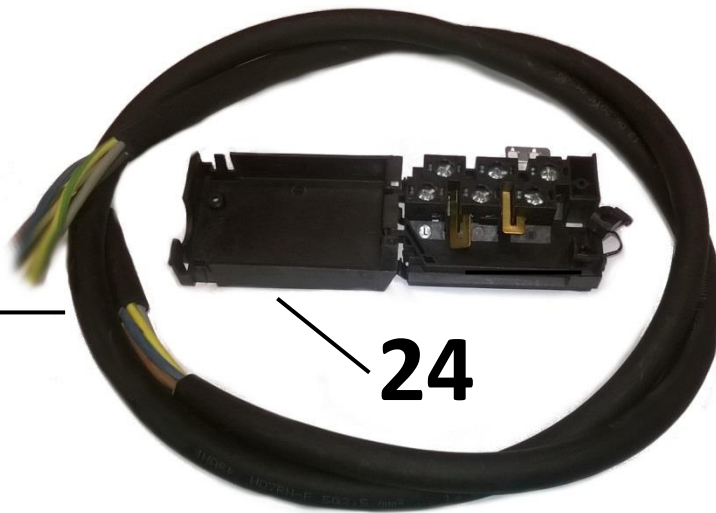

Piano Piastre Elettriche / Electric Hotplate Hob

21

22

23

24

25
Blue

26
Grey

27
Red