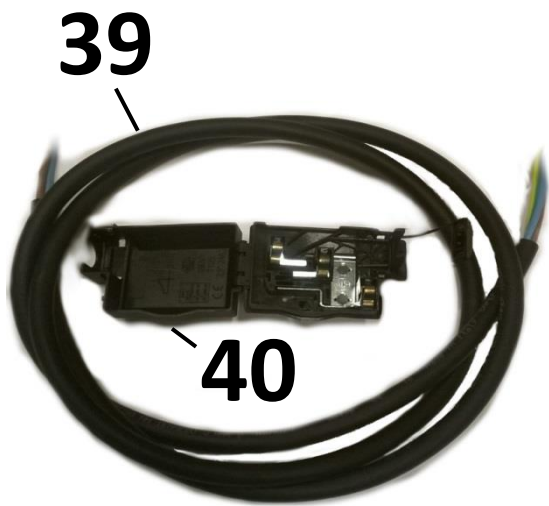

Accessori / Accessories

*TOP ONLY