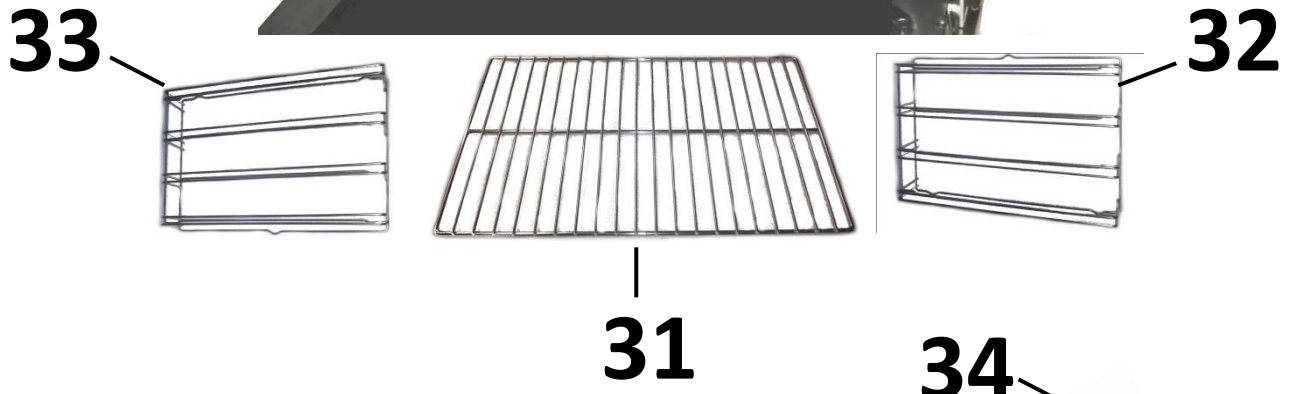

Accessori / Accessories

*TOP ONLY