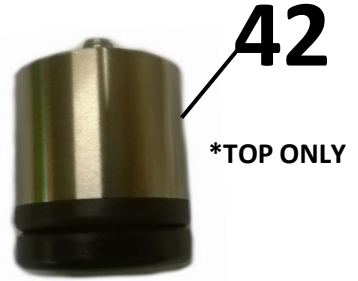

Accessori / Accessories

*TOP ONLY