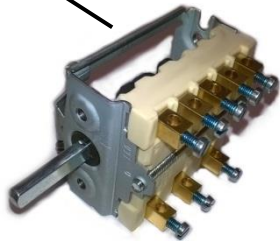

Piano Piastre Elettriche / Electric Hotplate Hob

21

22

23

24

25
Blue

26
Grey

27
Red