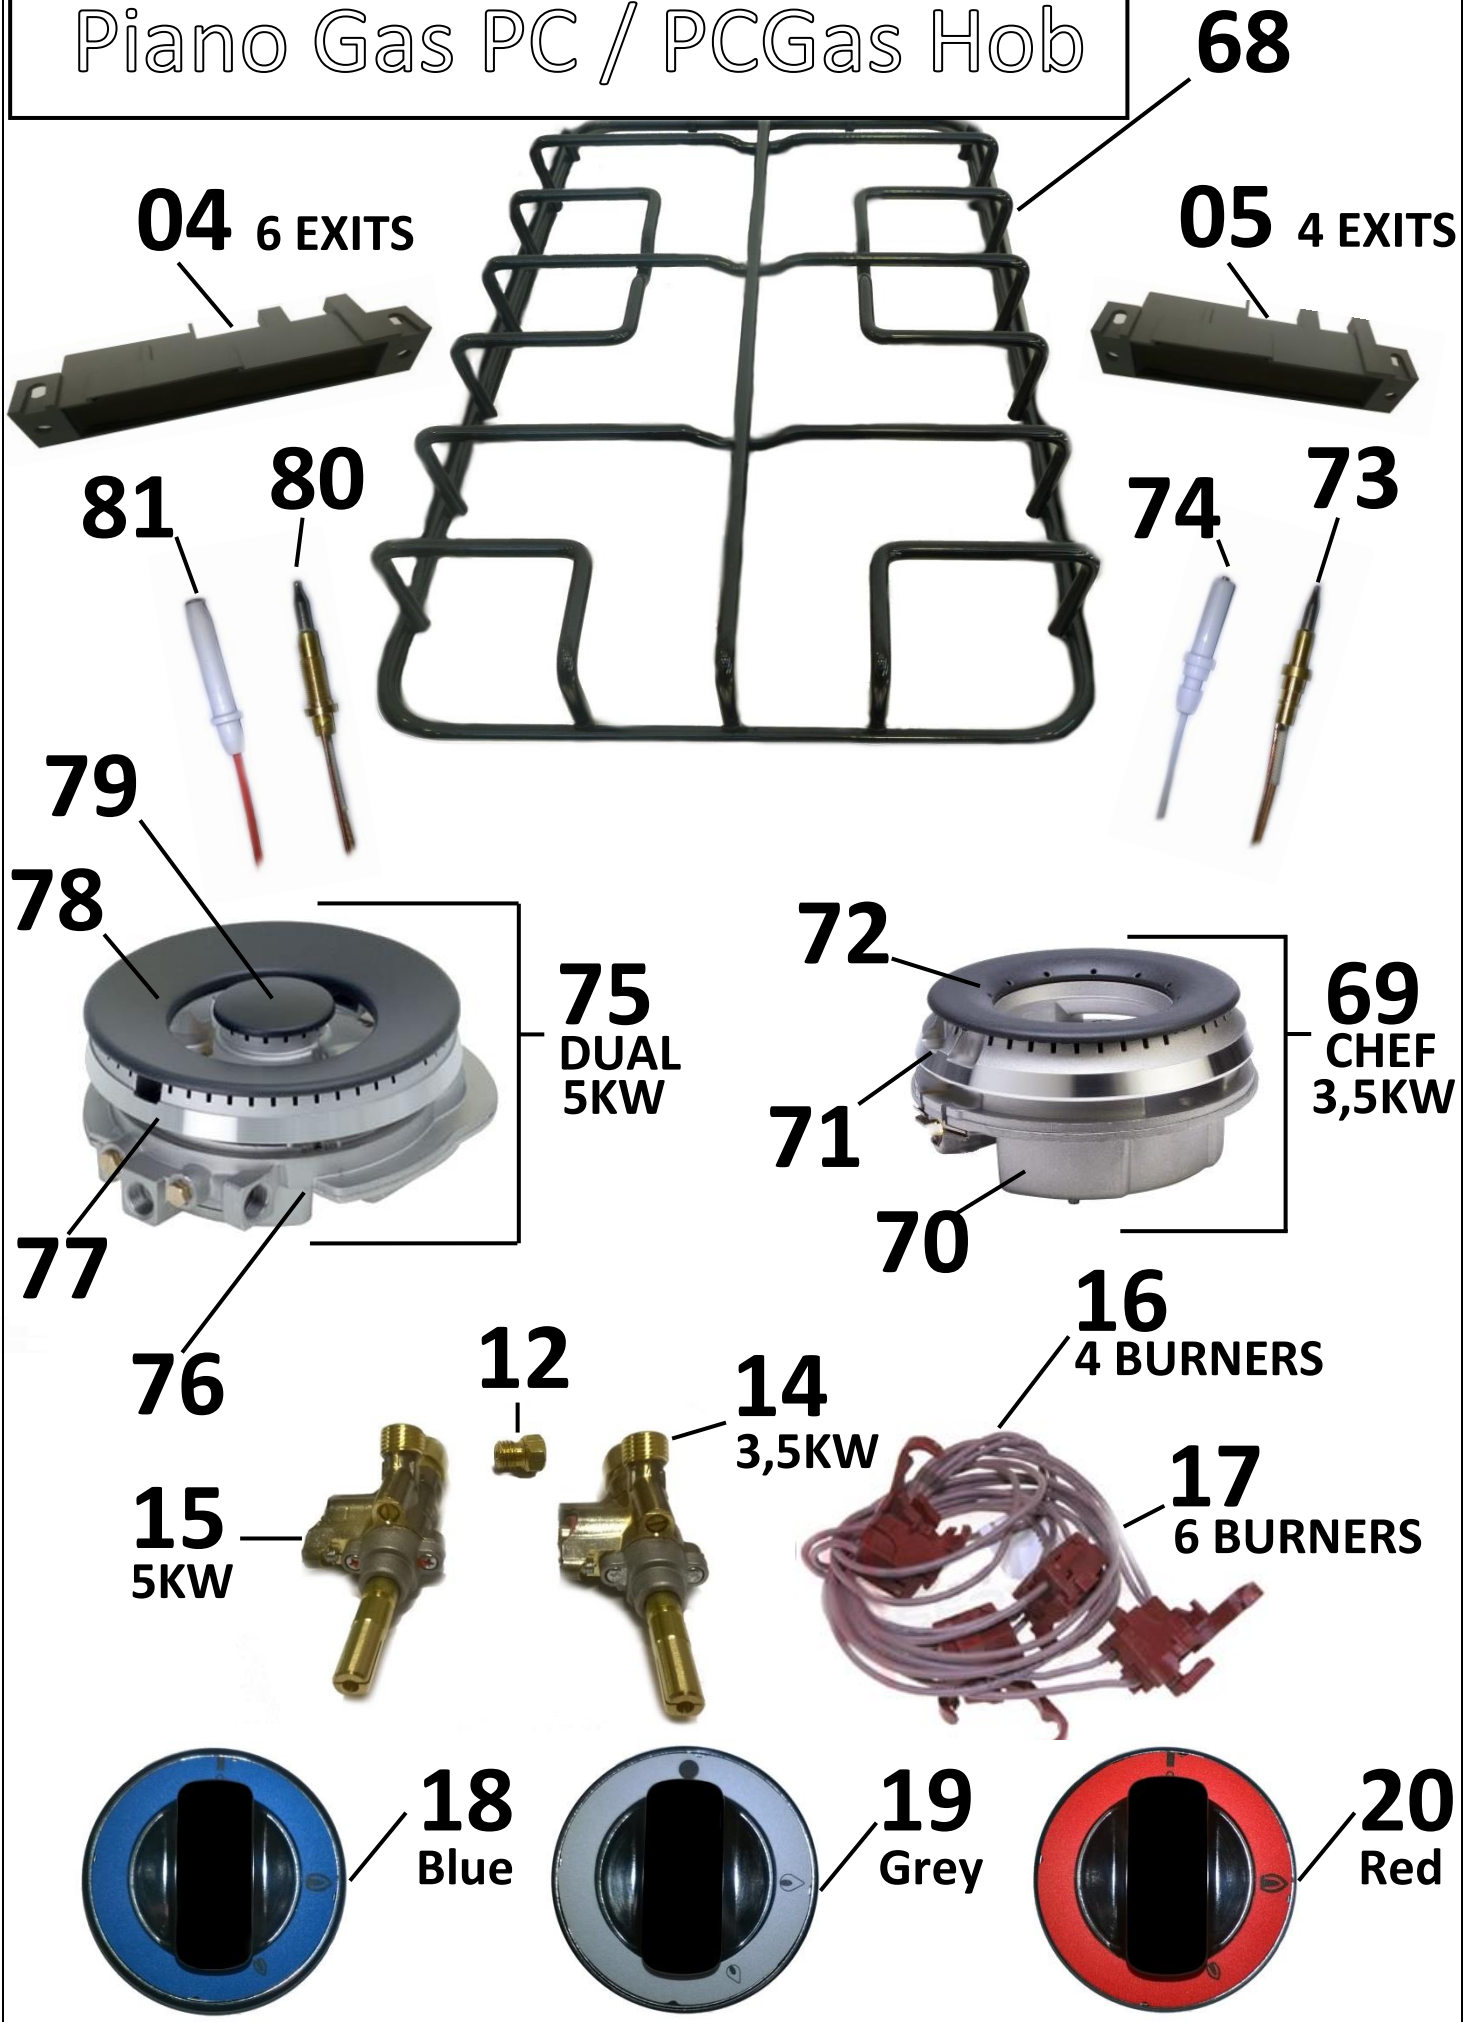

Piano Gas PC / PCGas Hob

04 6 EXITS

68

05 4 EXITS

81

80

74

73

79

78

75
DUAL
5KW

72

71

69
CHEF
3,5KW

70

77

76

12

14

3,5KW

16

4 BURNERS

15

5KW

17

6 BURNERS