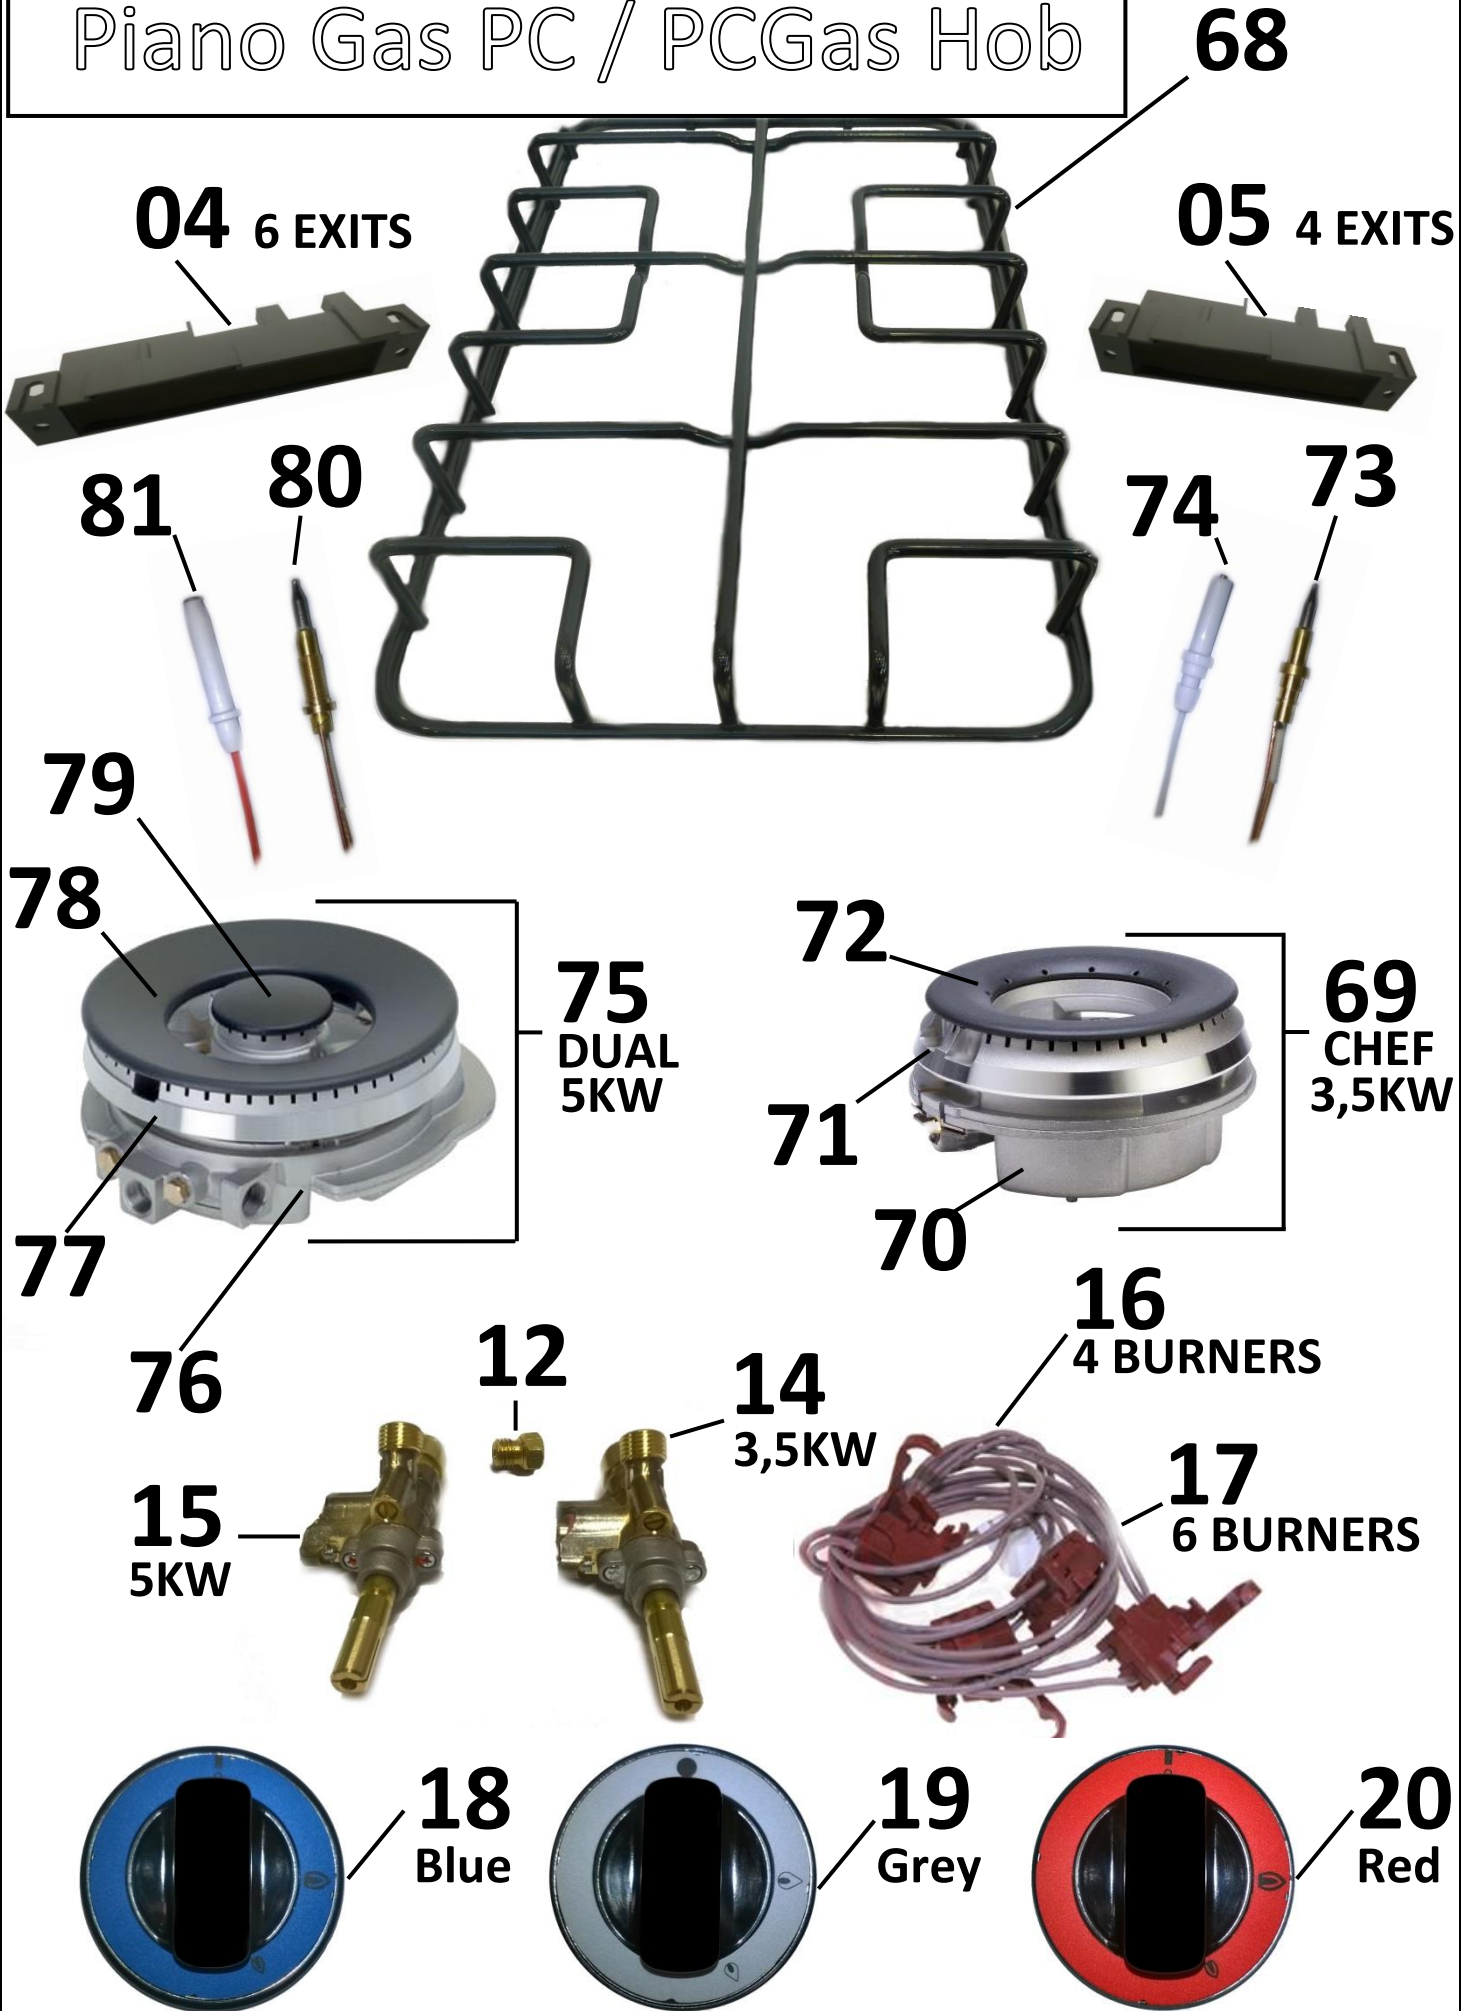

Piano Gas PC / PCGas Hob