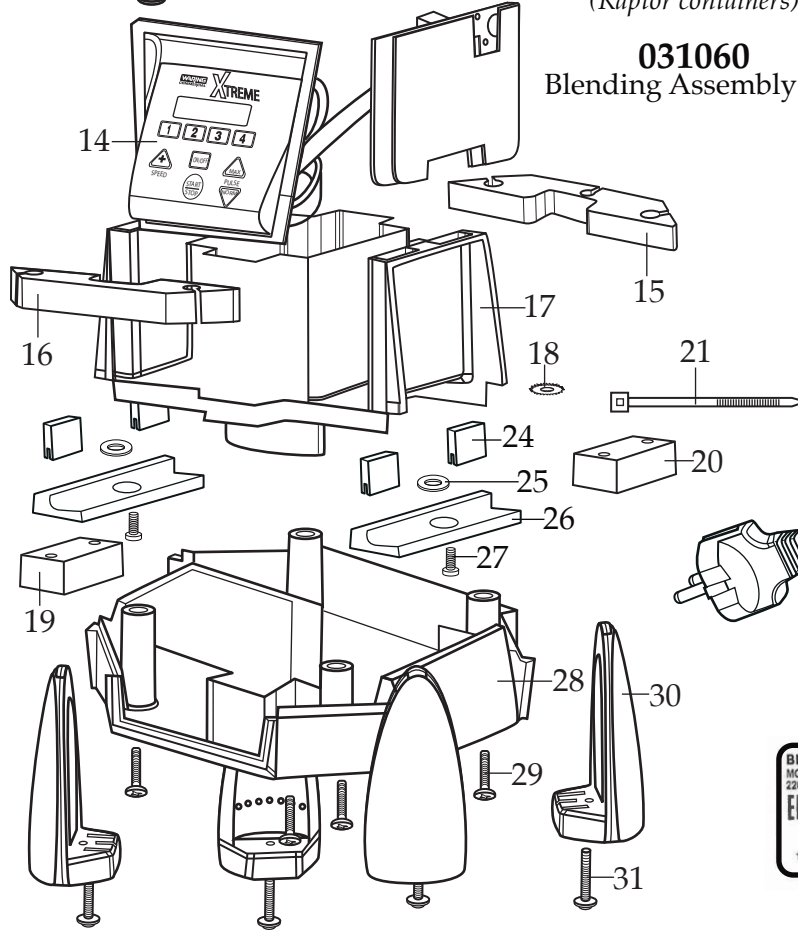

Date Code Location
YY|MM|DD
year year|month month|day day