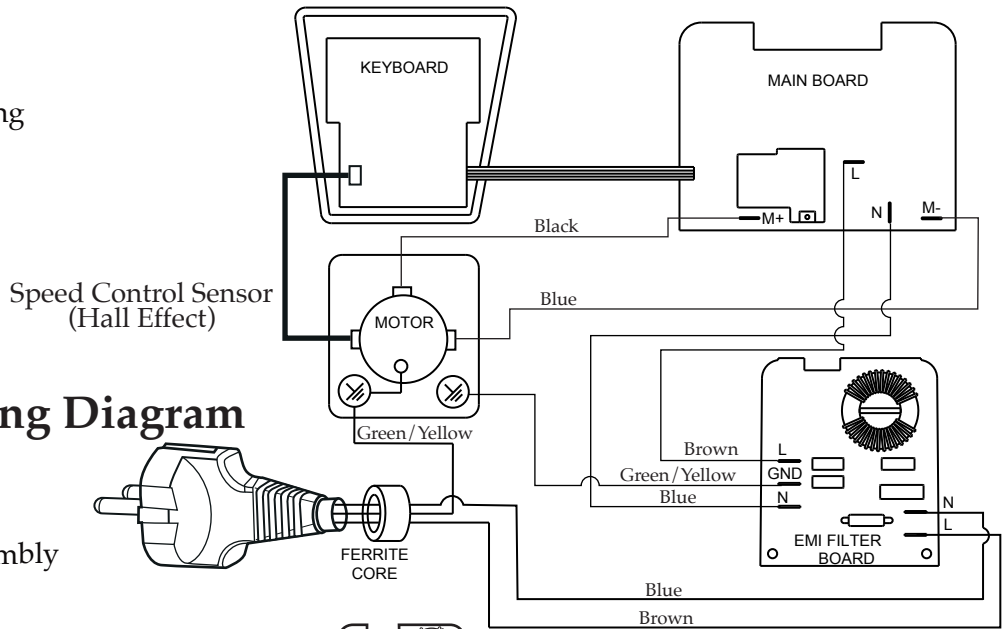

Illustration#	Part#	Description
30	026430	Corner Post (4 required)
31	028928	Sems (4 required)

028251-E
48 oz. Eastman Outer Sound Enclosure
(changed after 8/18/2011)

028250-E
48 oz. Eastman Inner Sound Enclosure
(changed after 8/18/2011)

027447
O Ring
(2 required)

026443
Sound Enclosure Jar Pad

503144
SE500

Wiring Diagram

Wiring Diagram (older units)