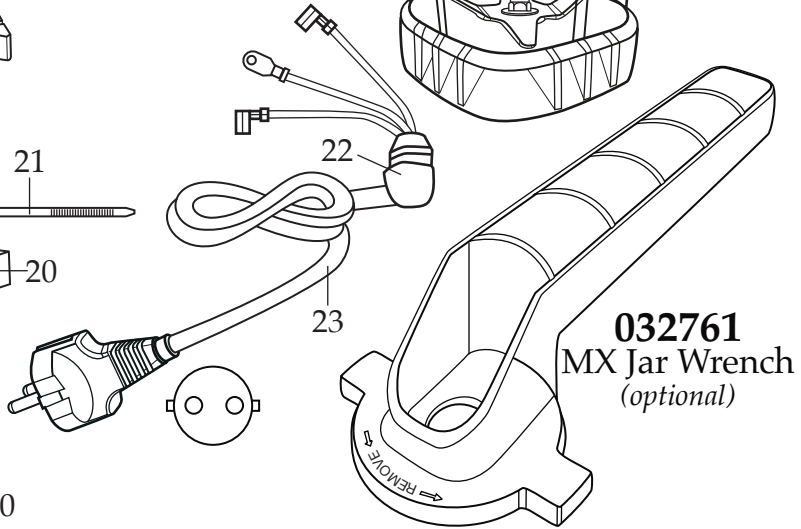

Date Code Location
YY|MM|DD
year year|month month|day day