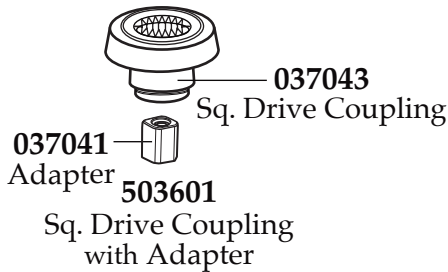

Illustration#	Part#	Description
30	026430	Corner Post (4 required)
31	028928	Sems (4 required)

028251-E
48 oz. Eastman Outer Sound Enclosure
(changed after 8/18/2011)

028250-E
48 oz. Eastman Inner Sound Enclosure
(changed after 8/18/2011)

027447
O Ring
(2 required)

026443
Sound Enclosure Jar Pad

503144
SE500

Wiring Diagram

Wiring Diagram (older units)