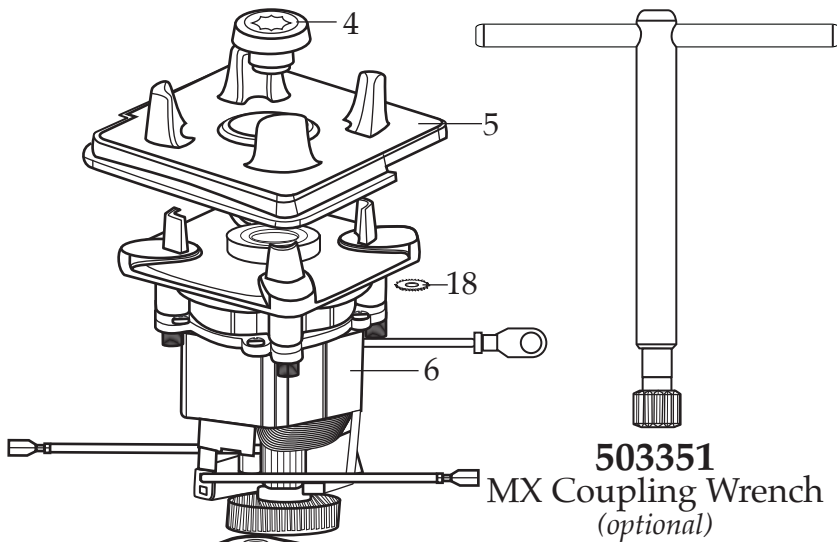

MX1500XTPSEEFT

030889
Blending Assembly Kit
(Raptor containers)

031060
Blending Assembly Kit