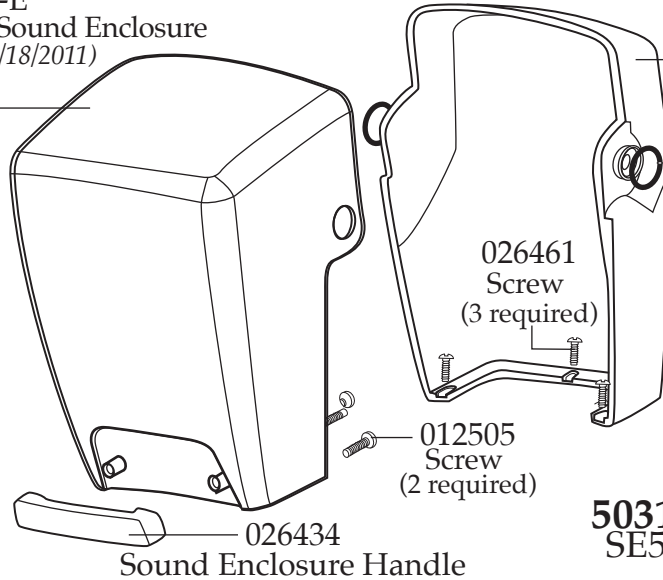

Illustration#	Part#	Description
30	026430	Corner Post (4 required)
31	028928	Sems (4 required)

028251-E
48 oz. Eastman Outer Sound Enclosure
(changed after 8/18/2011)

028250-E
48 oz. Eastman Inner Sound Enclosure
(changed after 8/18/2011)

027447
O Ring
(2 required)

026443
Sound Enclosure Jar Pad