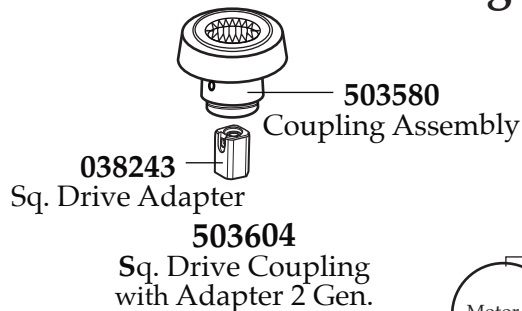

Illustration#	Part#	Description
30	026430	Corner Post (4 required)
31	028928	Sems (4 required)

028251-E
48 oz. Eastman Outer Sound Enclosure
(changed after 8/18/2011)

028250-E
48 oz. Eastman Inner Sound Enclosure
(changed after 8/18/2011)

027447
O Ring
(2 required)

026443
Sound Enclosure Jar Pad

503144
SE500

Wiring Diagram

Wiring Diagram (older units)