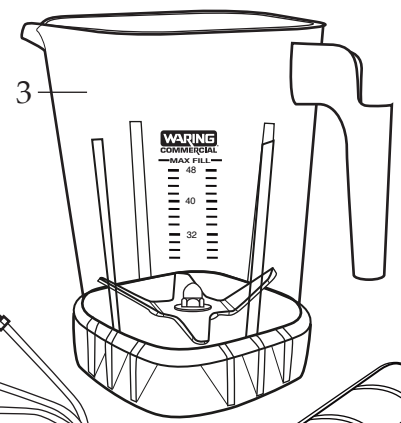

Date Code Location
YY|MM|DD
year year|month month|day day