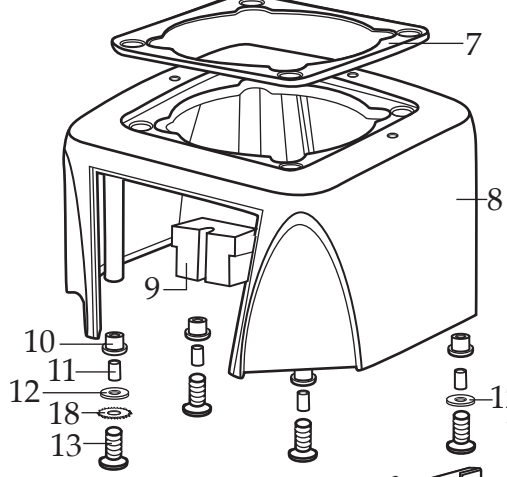

Europe Frutation Xtreme Blender
with 48 oz. Raptor Container
with Sound Enclosure also comes
with 1 Container with Unit
and 3 More CAC93XI's.

MX1500XTPSEEFT

030889
Blending Assembly Kit
(Raptor containers)

Illustration#	Part#	Description
30	026430	Corner Post (4 required)
31	028928	Sems (4 required)

028251-E
48 oz. Eastman Outer Sound Enclosure
(changed after 8/18/2011)

028250-E
48 oz. Eastman Inner Sound Enclosure
(changed after 8/18/2011)