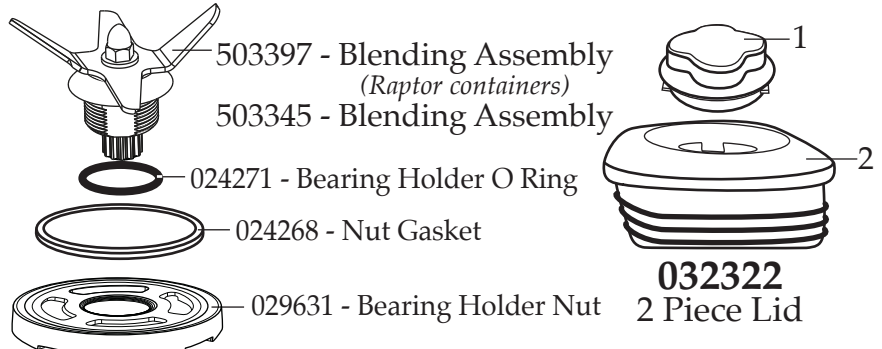

Europe Frutation Xtreme Blender
with 48 oz. Raptor Container
with Sound Enclosure also comes
with 1 Container with Unit
and 3 More CAC93XI's.

MX1500XTPSEEFT

030889
Blending Assembly Kit
(Raptor containers)

Illustration#	Part#	Description
30	026430	Corner Post (4 required)
31	028928	Sems (4 required)

028251-E
48 oz. Eastman Outer Sound Enclosure
(changed after 8/18/2011)

028250-E
48 oz. Eastman Inner Sound Enclosure
(changed after 8/18/2011)