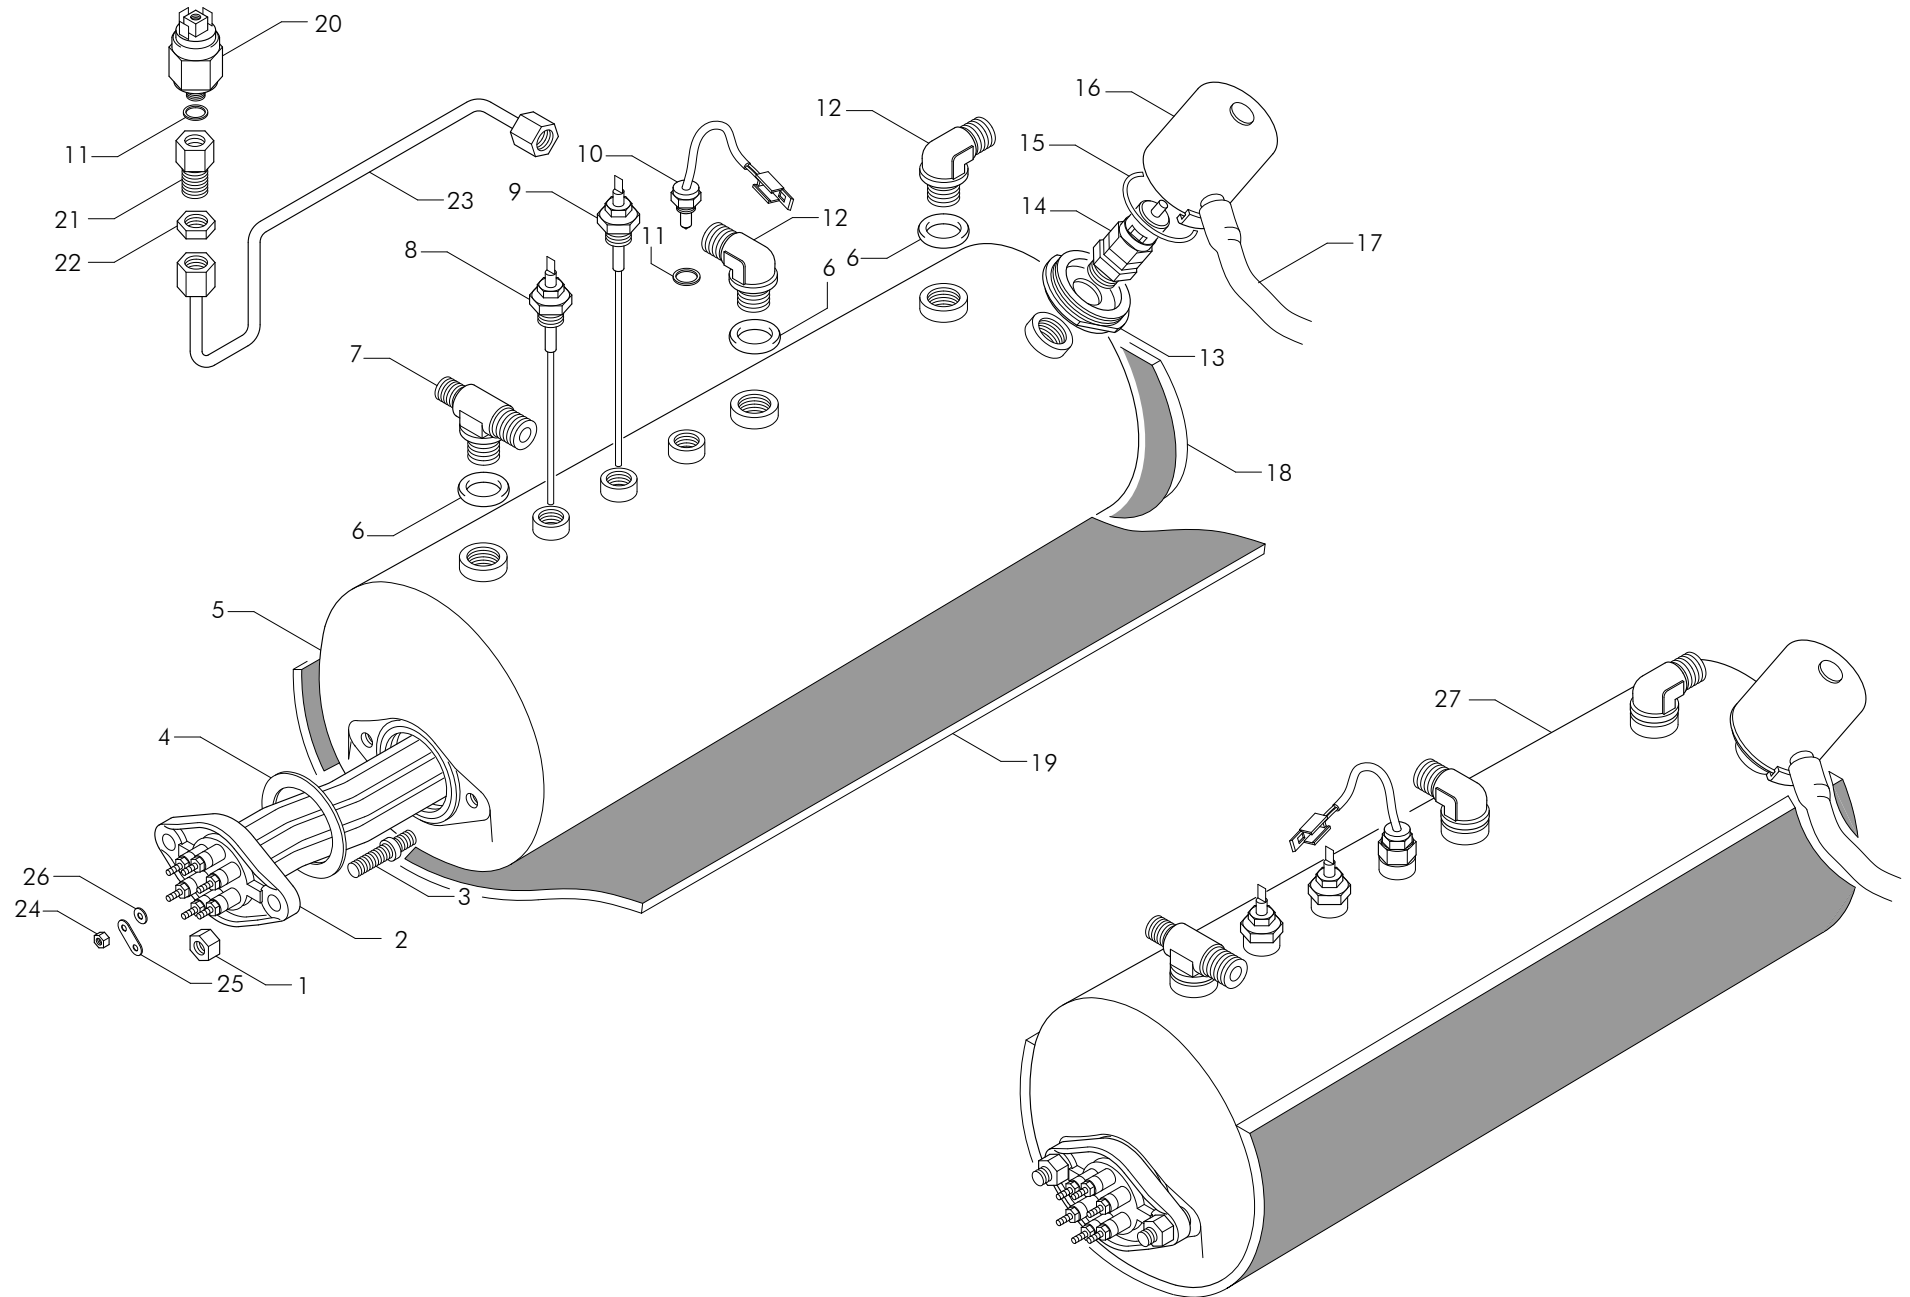

SERVIZI - SERVICE - SERVICES - SERVICE