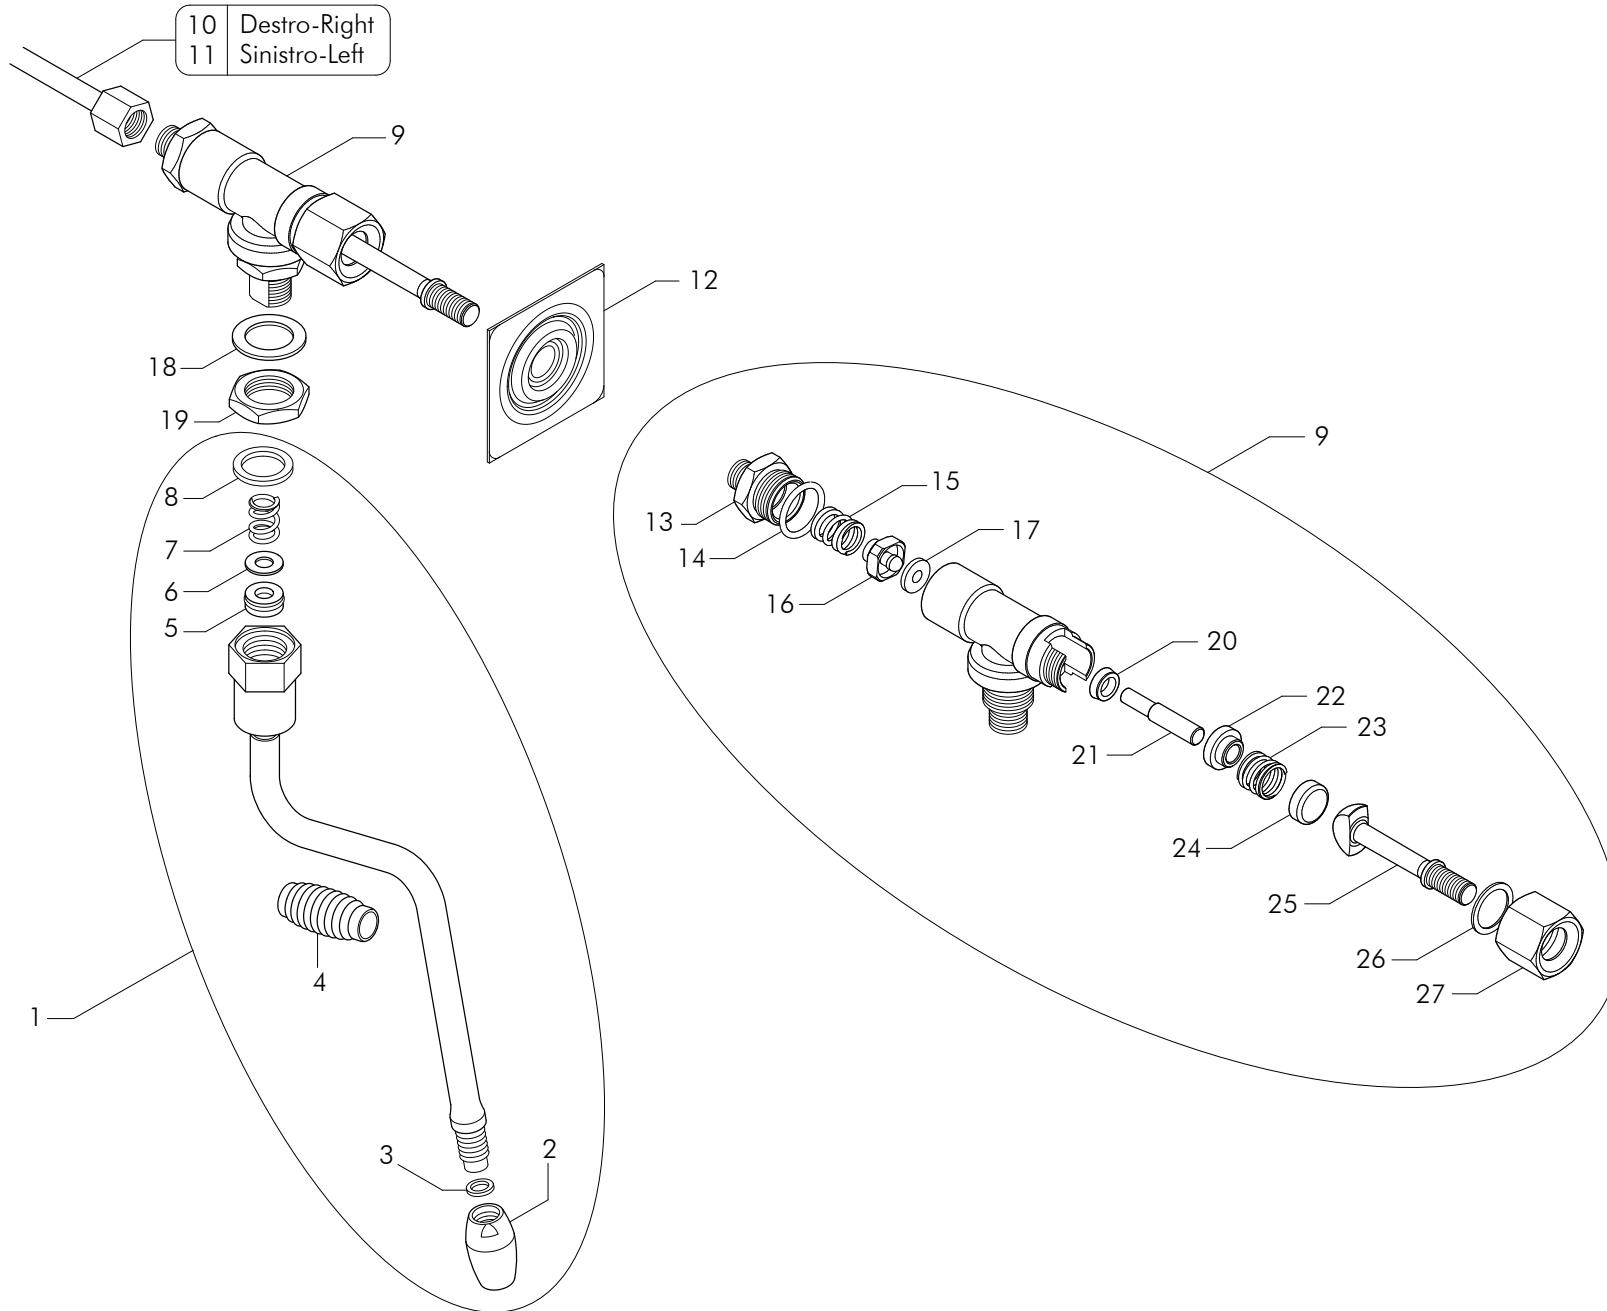

VAPORE A LEVA - LEVER STEAM - VAPEUR A LEVIER - HEBEL DAMPFHAN

Pos	Cod.	Denominazione - IT -	Denomination - GB -	Denomination - FR -	Denomination - DE -
1	WY25763165	ASS.TUBO VAPORE INOX D.10 SPHERA	STEAM PIPE ASSEMBLY D.10 S.STEEL	TUYAU VAPEUR D.10 INOX	DAMPFROHRSATZ D.10 STAHL
2	WY25763074	SPRUZZATORE VAPORE INOX TUBO D.10 4 FORI	S.STEEL STEAM SPRAYER D.10 4 FORI	PULVERISATEUR VAPEUR D.10 4 FORI	INNENSPRITZDUSE D.10 4 FORI
3	WY12662	GUARNIZIONE ALL.SPRUZZATORE VAP.INOX D.10	ALUM.SEAL FOR ST.STEEL STEAM	JOINT ALU GICLEUR VAP. INOX D.10	ALUMINIUMDICHT.DAMPFSTR.EDELSTAHL D.10
4	WY15296001	GOMMINO ANTISCOTTAURA D.10	ANTI-BURNING RUBBER EL. FOR STEAM PIPE	ELEMENT ANTI-BRULURE POUR TUYAU VAP.D10	GUMMI GEGEN VERBRENNUNGEN F. DAMPFROHR
5	WY12661	GUARNIZIONE OR CON LUNETTA P.MOLLA	OR REST FOR ST.STEEL STEAM PIPE	OR LUNETTE P.RESSORT TUYAU VAP. INOX	HALBE OR-DICHT.F.FEDER DAMPFROHR ED
6	WY23260018	RONDELLA ELASTICA D-14,2 Sp.1	WASHER D-14,2	RONDELLE D-14,2	SCHEIBE D-14,2
7	WY10465001	MOLLA De 11,4 Df1,7 AISI 302	STEAM SPRING S.STEEL	RESSORT AISI	DAMPF HAHNFEDEN STAHL
8	WY12010	GUARNIZIONE TEFLON ACQUA/VAPORE 20x17x2	PIPE GASKET TEFLON 20x17x2	JOINT TUYAU TEFLON EAU/VAP TEFLON	TEFLON-DICHTUNG WASSER/VAP 20x17x2
9	WY20233018	RUBINETTO A LEVA -12-	LEVER STEAM TAP	ROBINET LEVIER	WASSERHAHN HEBEL
10	WY52003083	TUBO D-8 L.270 SP51	TUBE D-8 L.270 SP51	TUYAU D-8 L.270 SP51	ROHR D-8 L.270 SP51
11	WY52003082	TUBO D-8 L.270 SP50	TUBE D-8 L.270 SP50	TUYAU D-8 L.270 SP50	ROHR D-8 L.270 SP50
12	WY15259005	SOFFIETTO	BELLOWS Q 55X20X7	SOUFFLET	BALG
13	WY25678050	RACCORDO 1/4M	CONNECTOR 1/4M	RACCORD 1/4M	ANSCHLUSS 1/4M
14	WY12204050	GUARNIZIONE OR	GASKET OR	JOINT OR	DICHTUNG OR
15	WY10452051	MOLLA PISTONCINO	SPRING	RESSORT	FEDER
16	WY25616050	PISTONCINO	PISTON	PISTON	KOLBEN
17	WY12204051	GUARNIZIONE	GASKET	JOINT	DICHTUNG
18	WY23292005	RONDELLA M24	BUSHEL M24	JOINT M24	DICHTUNG M24
19	WY25384004	DADO OTTONE RUBINETTO A LEVA -12-	BRASS NUT -12-	ECROU LAITON -12-	MESSING-MUTTER -12-
20	WY12204052	GUARNIZIONE	GASKET	JOINT	DICHTUNG
21	WY25385052	PERNO RUBINETTO	PIN	PIVOT	STIFT
22	WY15191050	GUIDA TEFLON	GUIDE TEFLON	GLISSIERE TEFLON	SCHIENE TEFLON
23	WY10452050	MOLLA	SPRING	RESSORT	FEDER
24	WY25385051	CAPPUCCIO SEDE MOLLA	HOOD SPRING SEAT	CHAPEAU SIEGE DU RESSORT	HOOD FEDERTELLER
25	WY25309050	ASTA RUBINETTO A LEVA	TAF SHAFT	TIGE ROBINET	HAHNSTANGE
26	WY25655050	RONDELLA SPESSORE DADO	BUSHEL	JOINT	DICHTUNG
27	WY25385050	DADO	NUT	ECROU	MUTTER