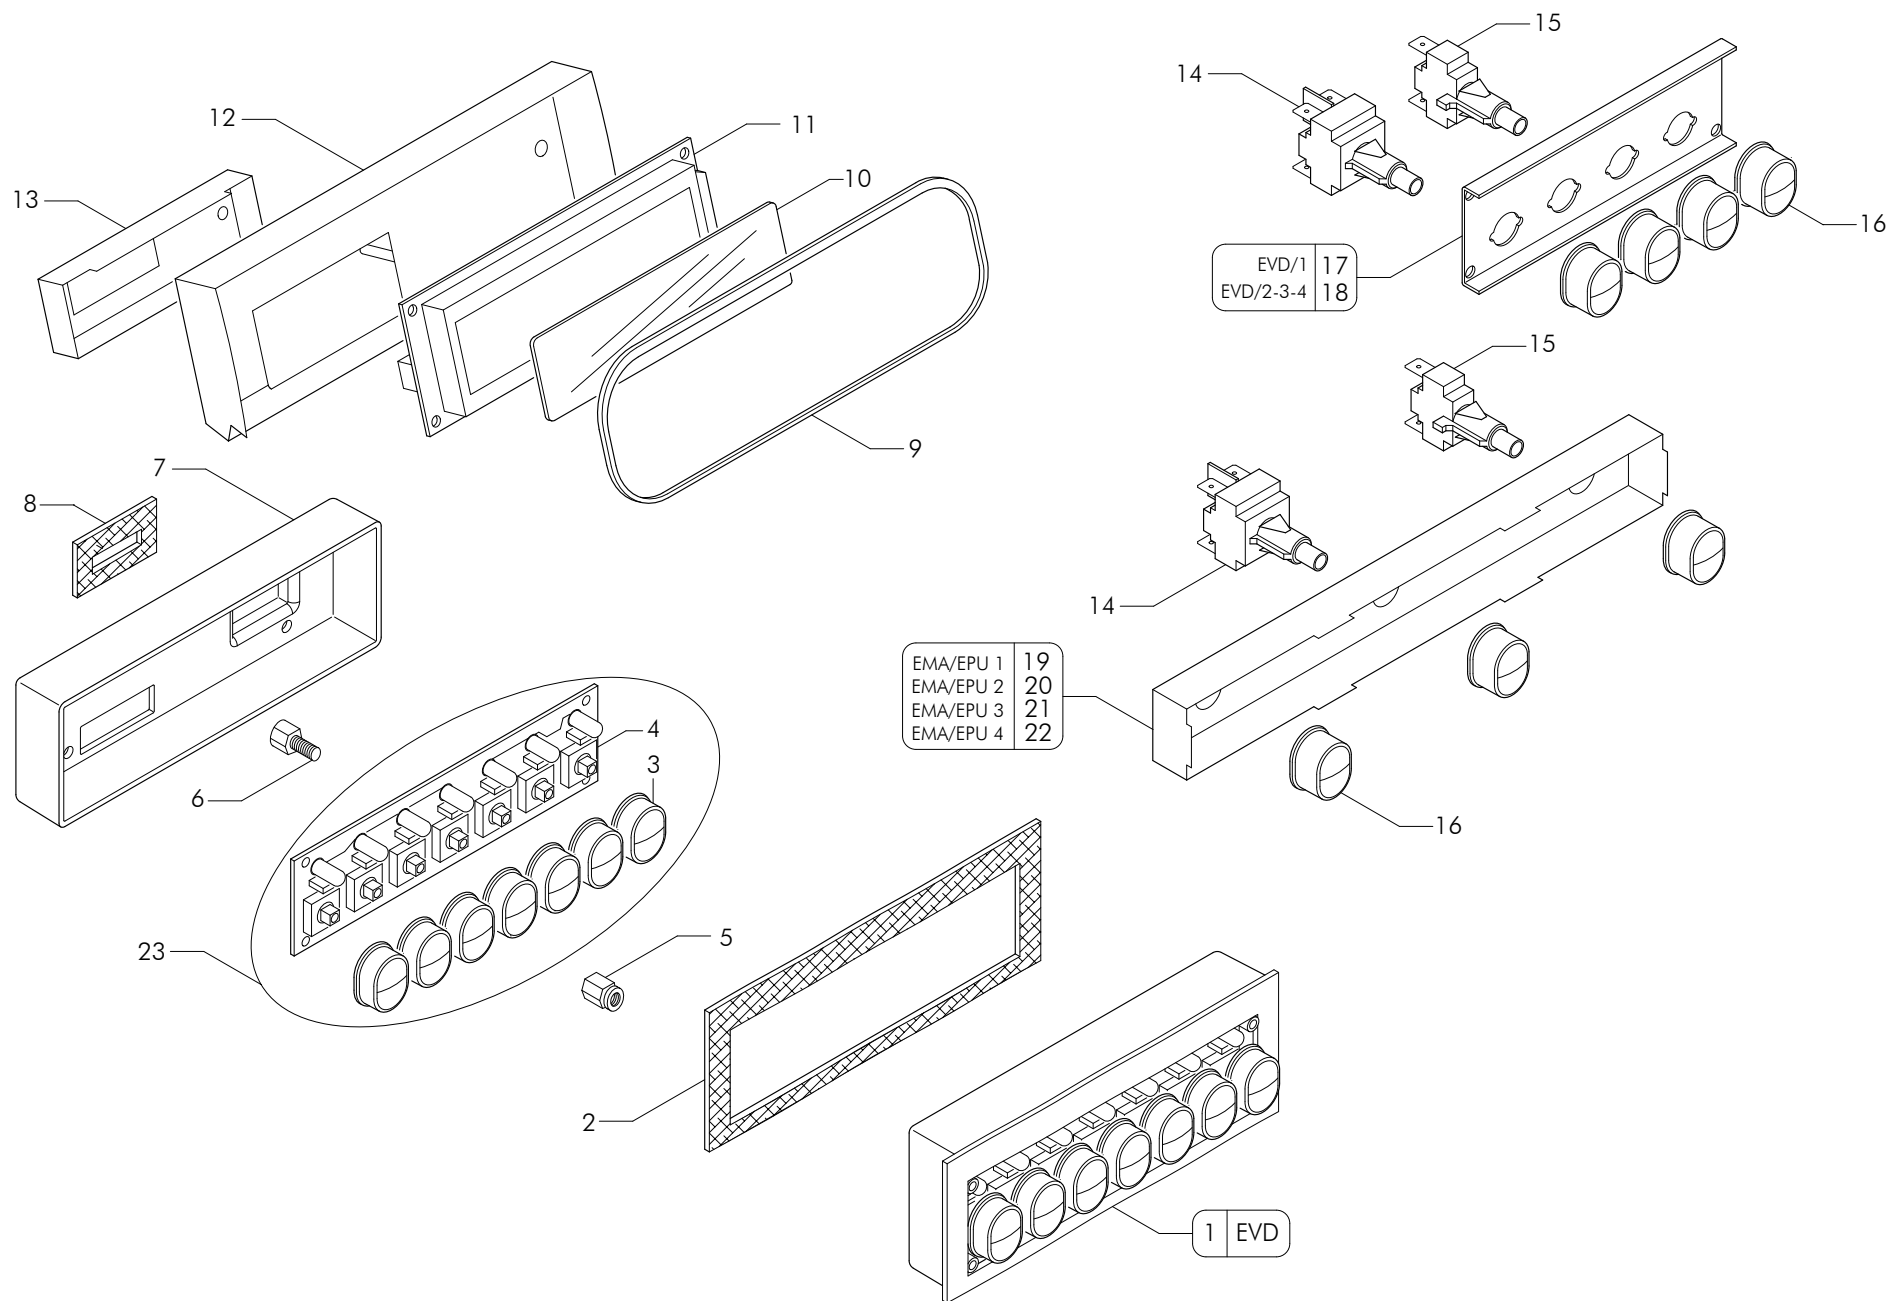

Pos	Cod.	Denominazione - IT -	Denomination - GB -	Denomination - FR -	Denomination - DE -
1	WY83180035R	KIT PULSANTIERA	TOUCHPAD KIT	ENSEMBLE CLAVIER	TASTATUREN GRUPPE
2	WY15182996	EPDM ESPANSO CN22 144x55x2	EPDM CN22 144x55x2	EPDM CN22 144x55x2	EPDM CN22 144x55x2
3	WY15373077	TASTO OVALE PULSANTIERE ELETTRONICHE	CHROMED BUTTON	TOUCHE CROMEE	CHROM TASTE
4	WY18371079	CIRCUITO STAMP.PULSANTIERA 7T	PRINTED CIRCUIT PUSH BUTTON 7T	CIRCUIT IMPRIME CLAVIER 7T	GEDRUCKTER SCHALTKREIS TASTATUREN 7T
5	WY15373108	DISTANZIALE PULSANTIERE FEMMINA FEMMINA	KEY SPACER FEMALE-FEMALE	ENTRETOISE TOUCHE FEMALE-FEMALE	DISTANZTASTE
6	WY15373127	DISTANZIALE PULSANTIERE MASCHIO FEMMINA	KEY SPACER MALE-FEMALE	ENTRETOISE TOUCHE MALE-FEMALE	DISTANZTASTE
7	WY15373128	SCATOLA POSTERIORE PULSANTIERA	BOX PUSH BUTTON	BOITIER CLAVIER	GEHAUSE F.TASTENWAHLSCHALTER
8	WY15183000	EPDM ESPANSO PROTEZIONE	EPDM PROTECTION	EPDM PROTECTION CLAVIER	EPDM SCHUTZ
9	WY15183028	EPDM ESPANSO PROTEZIONE PERIMETRALE DISPLA	EPDM PROTECTION DISPLAY	EPDM PROTECTION AFFICHEUR	EPDM SCHUTZ DISPLAY
10	WY15372997	PROTEZIONE PLEXIGLASS DISPLAY	PLEXIGLASS PROTECTION DISPLAY	PLEXIGLASS PROTECTION AFFICHEUR	PLEXIGLAS-SCHUTZ DISPLAY
11	WY18371078	DISPLAY SAE	DISPLAY SAE 99.0 X 24.0	DISPLAY SAE	DISPLAY SAE
12	WY77692076	SCATOLA PROTEZIONE DISPLAY	BOX PROTECTION DISPLAY	BOITIER PROTECTION AFFICHEUR	DISPLAY-SCHUTZ
13	WY77692063	PROTEZIONE CONNETTORE DISPLAY	DISPLAY CONNECTOR PROTECTION	PROTECTION CONNECTEUR AFFICHEUR	DISPLAY-STECKER-SCHUTZ
14	WY18371057	INTERRUTTORE BIPOLARE	TWO POLE SWITCH	INTERRUPTEUR BIPOLAIRE	ZWEIPOLIGER SCHALTER
15	WY18371058	PULSANTE UNIPOLARE	SINGLE POLE PUSHBUTTON	BOUTON-POUSSOIR UNIPOLAIRE	EINPOLIGER TASTER
16	WY15373078	TASTO OVALE PULSANTIERE MECCANICHE	CHROMED KEY	TOUCHE CHROMEE	CHROM TASTE
17	WY77595000	PIASTRINA PORTA INTERRUTTORI	KEY SUPPORT	SUPPORT TOUCHE	TASTE SUPPORT
18	WY77595024	PIASTRINA PORTA 4 INTERRUTTORI	4 KEY SUPPORT	SUPPORT 4 TOUCHE	4 TASTE SUPPORT
19	WY77595026	SCATOLA PORTA INTERRUTTORI 1GR	KEY SUPPORT BOX 1GR	BOITIER SUPPORT TOUCHE 1GR	TASTE SUPPORT 1GR
20	WY77595025	SCATOLA PORTA INTERRUTTORI 2GR	KEY SUPPORT BOX 2GR	BOITIER SUPPORT TOUCHE 2GR	TASTE SUPPORT 2GR
21	WY77595027	SCATOLA PORTA INTERRUTTORI 3GR	KEY SUPPORT BOX 3GR	BOITIER SUPPORT TOUCHE 3GR	TASTE SUPPORT 3GR
22	WY77595027	SCATOLA PORTA INTERRUTTORI 3GR	KEY SUPPORT BOX 3GR	BOITIER SUPPORT TOUCHE 3GR	TASTE SUPPORT 3GR
23	WY83180084R	KIT PULSANTIERA-CS	KIT DISPLAY	KIT BOUTON-CS	KIT TASTATUREN-CS